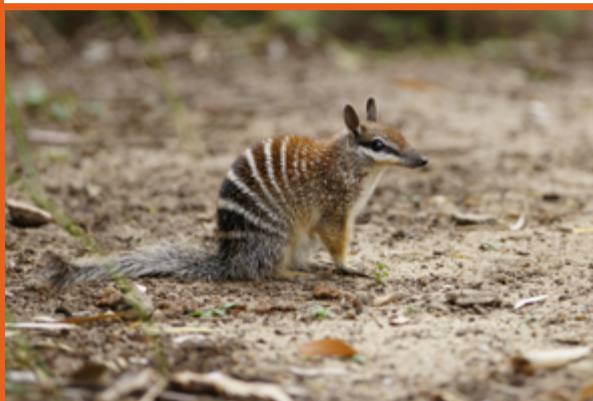

NUMBAT
*MYRMECOBIUS
FASCIATUS*

CONSERVATION STATUS

Western Australia:

Vulnerable

Commonwealth:

Vulnerable